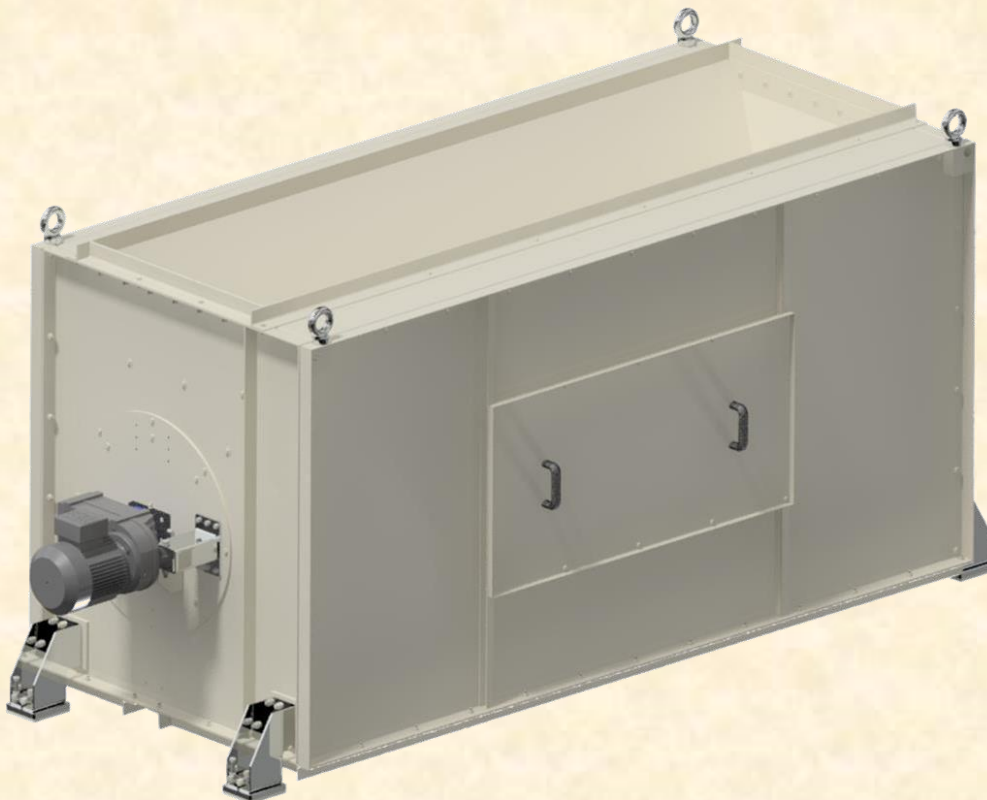

MAGNETIC DRUMS MODEL “MDB”

BULLMECH “MDB” magnetic drums are designed to guarantee maximum efficiency in the removal of ferrous pollutants from chips, sawdust, wood particles and all those products that require this type of cleaning, with very low energy consumption.

Powerful magnetic drums (available in three variants), special side seals associated with integrated cleaning and suction systems, guarantee excellent results for the removal of ferrous pollutants in the absence of external dust. For this reason, BULLMECH magnetic drums can also be installed in dusty and potentially explosive areas, as required by the ATEX regulation.

Benefits:

- Excellent separation of ferrous pollutants
- Low energy costs
- Low maintenance costs
- Maximum cleaning and absence of external dust